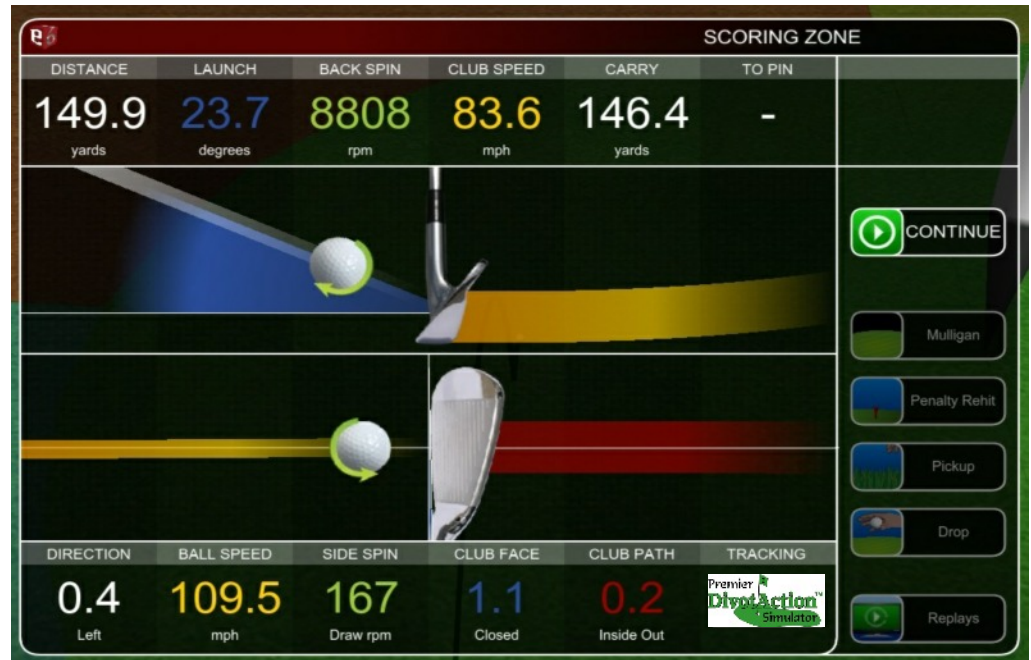

MORE FEATURES

It is not just the look and feel of E6 Golf that is unmatched by competitors, no other software is as feature rich or comprehensive.

E6 Connect Golf features a whole range of MULTIPLE PRACTICE options, including:

General and Pin Placement Driving Ranges, Target Practice, Chipping Area, and Putting Area.

After every swing, E6 Golf analyzes your swing and gives you the important graphical information about your swing, with the accuracy and reliability you expect including:

Post Shot Screen

Post Shot Data Screen Provides The Following

- + Launch Angle
- + Ball Speed
- + Club Speed
- + Club Face Angle
- + Club Path
- + Side Spin
- + Back Spin
- + Distance

TIME OF DAY CONDITIONS, AND MORE - Morning, Afternoon, Evening, Clear, Partly Cloudy, Cloudy, Overcast, Course hardness & speed, Wind Settings, & even more.

TEE-BOXES - Championship, Pro, Amateur, Ladies, and Junior.

JOINT PLAY RH and LH Ready - Everyone picks their own tee-box.

HOW MANY PLAYERS PER ROUND? - Our system can handle up to eight players per round.

COURSE ELEVATION AND PRACTICE ELEVATION SETTINGS

IN-GAME PRACTICE MODES

Are you trying to perfect a tee-shot?

Are you having trouble with a specific approach shot?

You can set up, practice, and take as many swings as you need during game-play, without delaying play for anyone behind you.

“GIMMIE” DISTANCES AND AUTOMATIC SCORING - Looking to only work on tee-shots, irons, and wedges? E6 Golf allows players to use the computer to score putts automatically, based on “Gimmie” distances that you choose, computer predicted probability putting, full putt out, and more.

BOOST FEATURE - Allows system tuning to player skill levels and club distances.